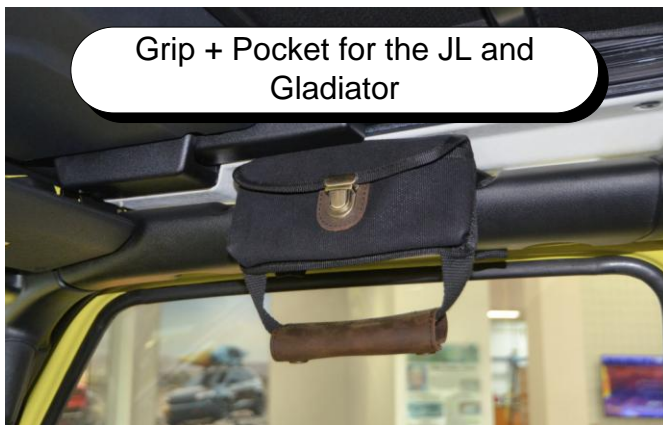

# GRAB HANDLES

If you or your passengers struggle to get into your Jeep, either because your Jeep is lifted or your passengers are Altitude Challenged, our Grab Handles are the solution - the large leather grip is as comfortable as it is stylish – looks great and feels great.

Grab Handles are available in three versions, all with the same large leather grip:

- JL/Gladiator
- JK/TJ/LJ/YJ/CJ
- JL/Gladiator + Pocket, perfect for sunglasses, cell phones or other gear you need to have handy

Comfortable large leather grip

Grip + Pocket for the JL and Gladiator

Fits over front or back doors

Fits all Jeeps with roll bars

Compatible with Roll Bar Buddies